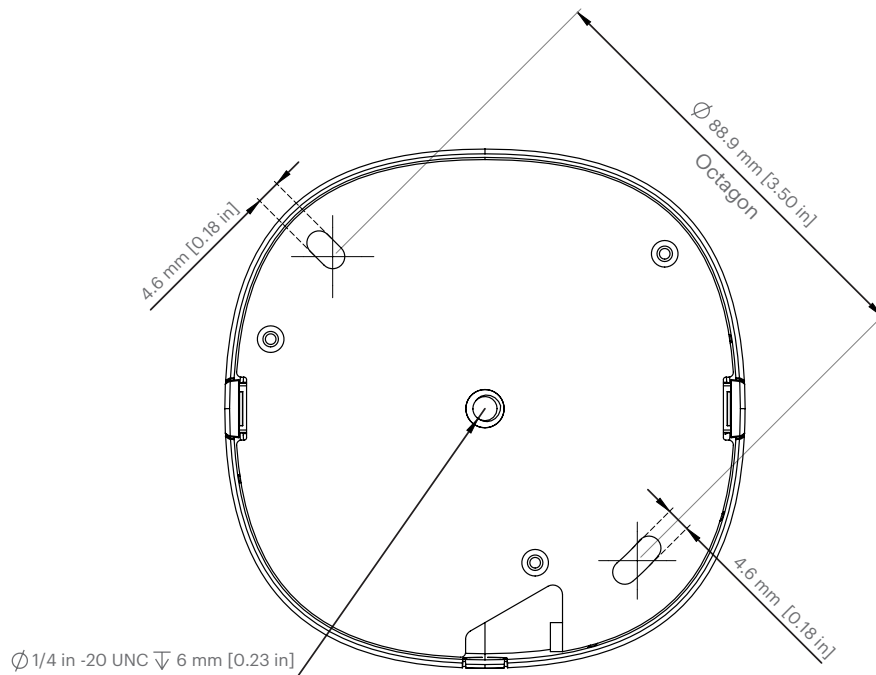

Adjustment range

Pan, Tilt, Roll

Temperature

Operating: 0°C to +40°C

Storage: -40°C to +60°C

Physical characteristics

Dimensions: 107x107x64mm

Weight: 280g

EMC

EN 55032, EN 61000-3-2/-3, EN 55024, EN 55035, EN 61000-6-1/-3, EN61000-6-2/-4, FCC Part 15B, ICES-003 Issue 6

Safety

IEC62368-1, UL62368-1, IEC62471

Technical drawings

Side view

Bottom view

Ordering information