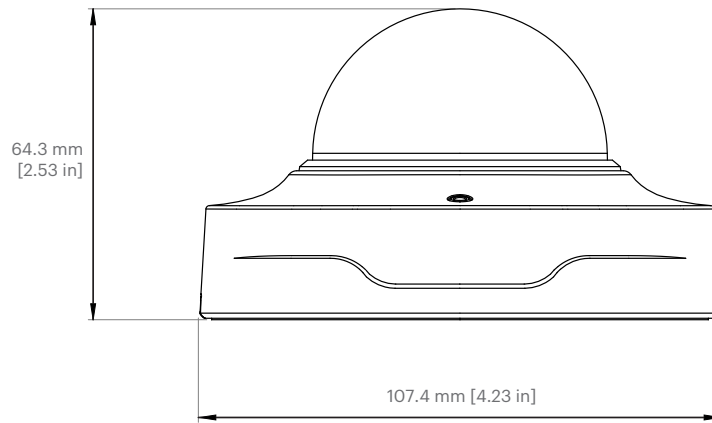

Technical drawings

Side view